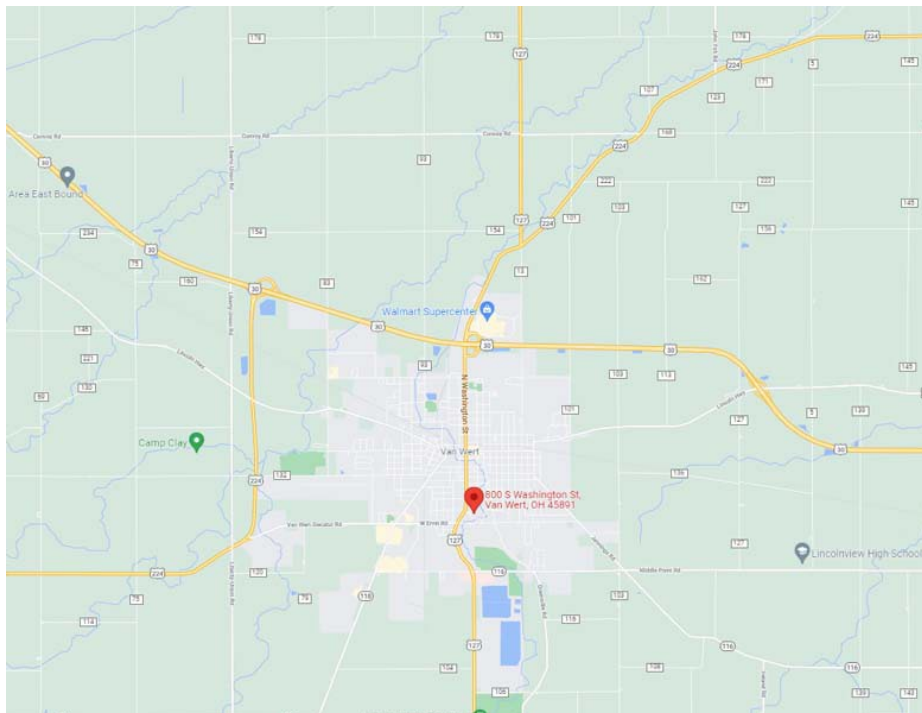

## TO THE CENTRAL INSURANCE HOME OFFICE/CENTRAL REGIONAL OFFICE

East or West of Van Wert on Route 30

Take Route 127 South. Route 127 will become Washington Street. Follow Washington Street through town. The office is located at the intersection of Webster Avenue and Washington Street (Route 127). Turn left at the stoplight to enter Central's main entrance.

North or South of Van Wert

If taking Route 127 into Van Wert, Route 127 becomes Washington Street in Van Wert. The office is at the intersection of Webster Avenue and Washington Street (Route 127).

From Fort Wayne International Airport

As you exit the airport, turn right onto Ferguson Road. Turn right at the first light onto Bluffton Road - IN-1. Merge onto I-469 E / US-24 E via the ramp on the Left. Take the US-30 E / IN-930 W exit (Exit 19) toward New Haven / Ft Wayne. Turn Right onto Lincoln Hwy E / US-30 E. Continue to follow US-30 E. Take the US-127 ramp toward Paulding / Van Wert. Turn Left onto US-127 South (a.k.a. Washington Street).

From Dayton International Airport

As you exit the airport, take US-40 East (a.k.a. National Road) through Vandalia. Merge onto I-75 N via the ramp on the Left toward Toledo. Take the US-33 exit (Exit 110) toward St Marys / Bellefontaine. Turn Left onto US-33 W. Turn right onto US-127 North. This will take you into Van Wert and to the front entrance of Central's Home Office Building.