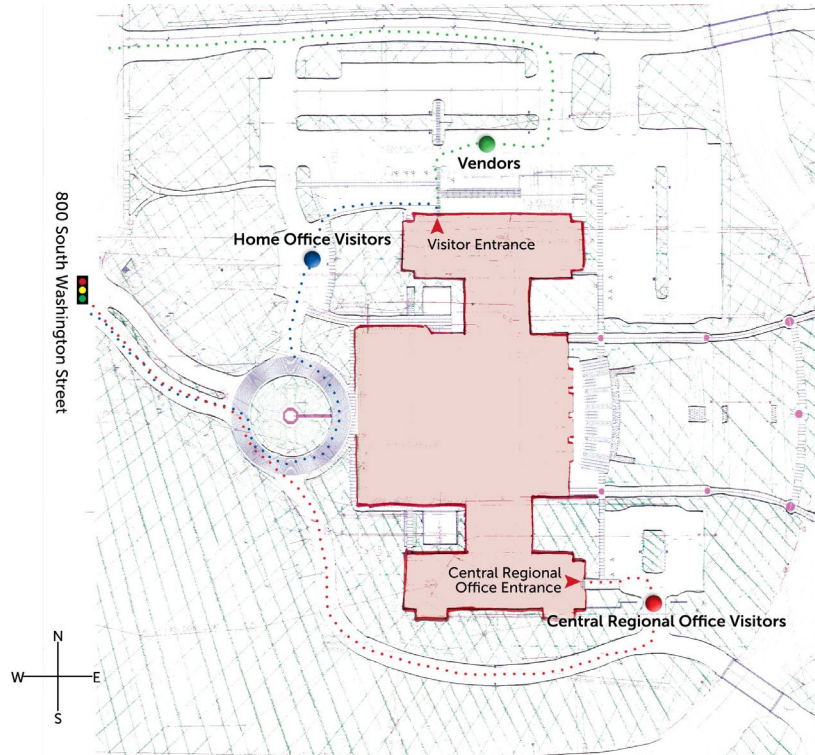

### Central Regional Office Visitors

Enter from Washington Street main entrance (at the stoplight). Veer right at the roundabout to the Central Regional Office parking lot.

### Home Office Visitors

Enter from Washington Street main entrance (at the stoplight). Follow the roundabout to the visitor lot. Follow signs to enter the building through the visitor entrance on the north side.

### Vendors

Enter from Washington Street north entrance and park in the service parking area on the north side of the building. Enter the building through the visitor entrance.